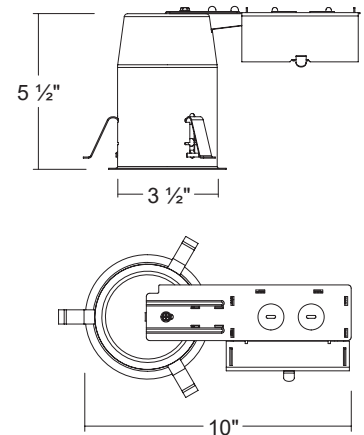

LED350ICRA / LED350ICRA-01V

3.5" IC Air-Tight LED Dedicatd Remodel Housing

Dimensions

SPECIFICATION

Junction Box

- Listed for through branch circuit wiring
- Contains one 1-1/8", six 7/8" knockouts
- New Cable Trap for easy instalation of Romex Cable (US Patented / China Patented)

Remodel Clips

- Three remodel clips secure housing and accommodates 1/2" and 5/8" ceiling materials

Listings

- cULus Listed for Damp Location
- cULus Listed for Feed Through
- Certified under ASTM-E283 for Air tight construction

CONNECTOR

LED350ICRA
Triac Dimming Ver.

Ideal connector

LED350ICRA-01V
0-10V Dimming Ver.

Molex connector
Ideal connector

ORDERING INFORMATION

Model No.	Dimming	Description
LED350ICRA	Triac Dimming	3.5" IC Air-Tight Dedicated Remodel Housing
LED350ICRA-01V	0-10V Dimming	3.5" IC Air-Tight Dedicated Remodel Housing